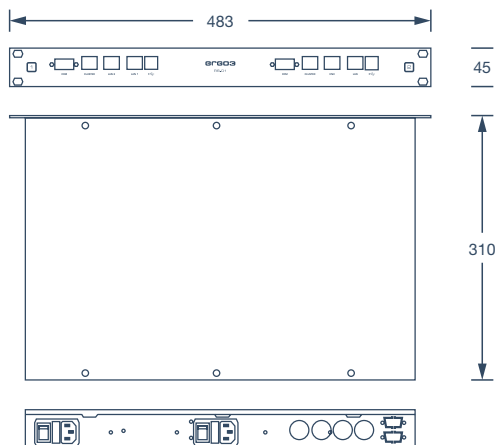

CONNECTION

TECHNICAL FEATURES

Device

| | |
|---------------------|---|
| Model name | EBOX RS |
| Enclosure materials | Galvanized steel |
| Dimensions | 483 x 45 x 310 mm |
| Mounting | IT rack h = 1U |
| Protection type | IP20, EN 60529 |
| Environment | dry rooms, 0-50°C, pollution level 2 |
| Weight | 3880 g |