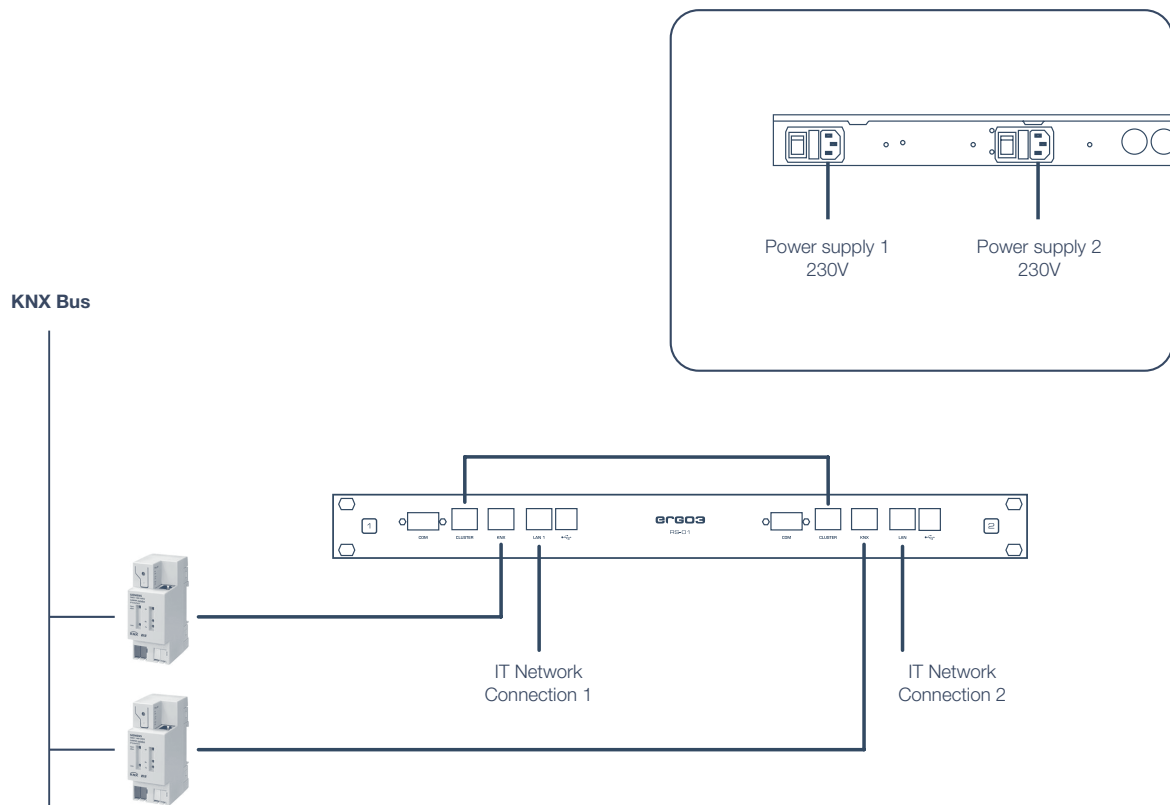

VISUALIZATION AND IOS/ANDROID APPS

Have your home the way you want it with a simple action

Your whole system can be managed via your tablet, smart-phone and/or computer. There is no limit to how many devices you can connect. The display gives you simple, intuitive and ergonomic control at your fingertips of your whole environment - lighting, blinds, heating, cameras, etc.

The access management allows you to precisely define user access. This makes it easy to limit an employee's access to only cover their office, floor or department.

MONITORING

The black box of your home automation system

All of the actions and events on your home automation network are recorded. They can easily be viewed and observed. All the data is automatically saved on a USB key. This key, which comes with the EBOX, has capacity to record for 10 years for a standard private system and makes it extremely simple to export your data. In this way it can easily be viewed on another system.

CONNECTION

TECHNICAL FEATURES

Device

| | |
|---------------------|---|
| Model name | EBOX RS |
| Enclosure materials | Galvanized steel |
| Dimensions | 483 x 45 x 310 mm |
| Mounting | IT rack h = 1U |
| Protection type | IP20, EN 60529 |
| Environment | dry rooms, 0-50°C, pollution level 2 |
| Weight | 3880 g |